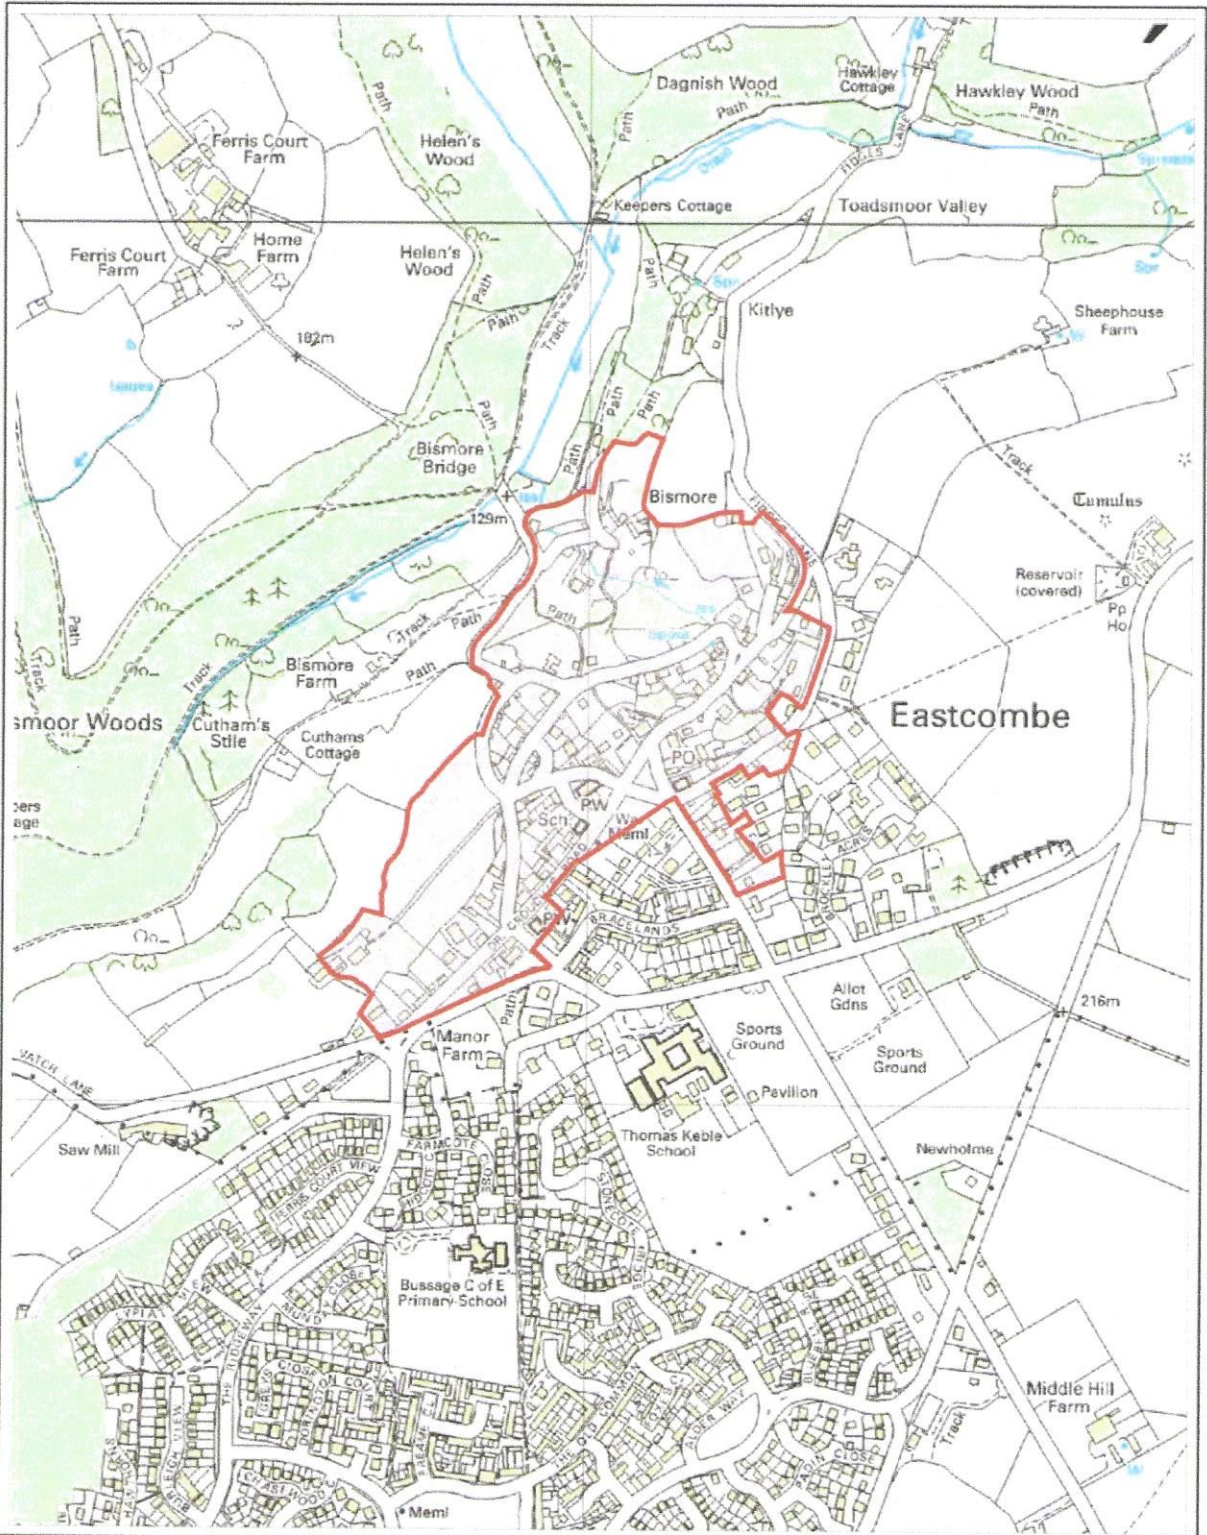

**A2. Eastcombe Conservation Area (Designated January 1991)**

<p><b>Eastcombe with Conservation Area shown</b></p>	
 <p><b>STROUD DISTRICT COUNCIL</b> www.stroud.gov.uk</p>	<p>Reproduced from the Ordnance Survey mapping with the permission of the Controller of Her Majesty's Stationary Office (c) Crown Copyright. Unauthorized reproduction infringes Crown Copyright and may lead to prosecution or civil proceedings.</p> <p>This Map has been produced for Council purposes only. No further copies may be made. Stroud District Council, Ebley Mill, Westward Road, Stroud, GL5 4UB. www.Stroud.gov.uk 100019682</p> <p style="text-align: right;">21/05/2010</p>